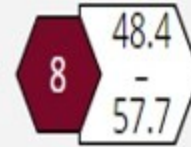

# TIMES IMPACT RANKING :2023

801-  
1000

Sri Padmavati Mahila  
Visvavidyalayam (Women's  
University)

India

53.9-  
59.6

SDG Descriptions